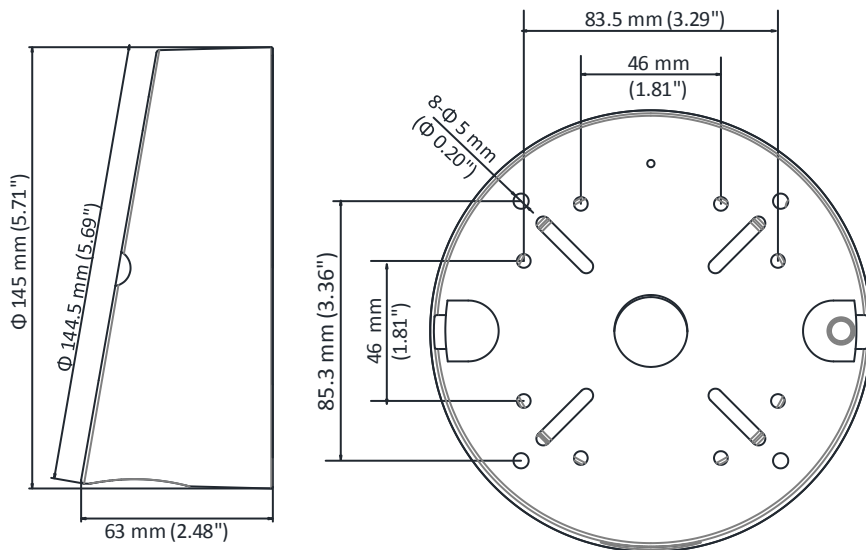

### Inclined Ceiling Mounting Bracket for Dome Camera

#### Dimension

#### Parameter

Model	DS-1240ZJ
Parameters	Inclined Ceiling Mounting Bracket for Dome Camera
Appearance	Hikvision White
Material	Aluminum Alloy
Dimension	145 mm × 144.5 mm × 63 mm (5.71" × 5.69" × 2.48")
Weight	440 g (0.97 lb.)

#### Note

- The bracket should be installed on the flat surface.
- Waterproof rubber is necessary for the outdoor application.
- The wall must be capable of supporting at least 3 times as much as the total weight of the dome camera and the bracket.
- The bracket's maximum load capacity is 3 KG (6.6 lb.).