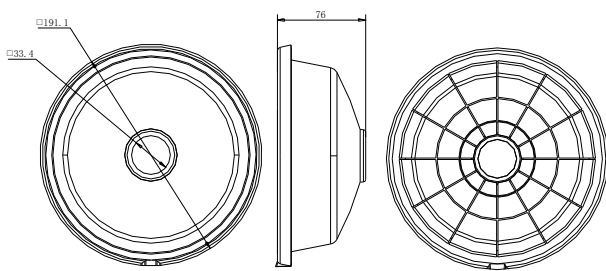

DS-1253ZJ-M

Rain Shade for Outdoor Dome Camera

Features:

- Water chute design for preventing rainwater from flowing to camera housing;
- Prevent direct sunlight and improve image quality;
- Rain protection and six-level windproof;
- Weaken the possibility of freezing;
- Match up with wall mount(DS-1272ZJ series)

Dimension:

Order Model:

DS-1253ZJ-M

Parameter:

Model	DS-1253ZJ-M
Parameters	Rain Shade for Outdoor Dome Camera
Appearance	Hikvision White
Material	PP+30%GF
Dimension	Φ 191.1×76mm
Weight	133g

Notice:

- The rain shade should be installed on flat wall
- The wall must be capable of supporting over 3 times as much as the total weight of the camera and accessory.

Note: The actual dome camera may vary from the picture above.