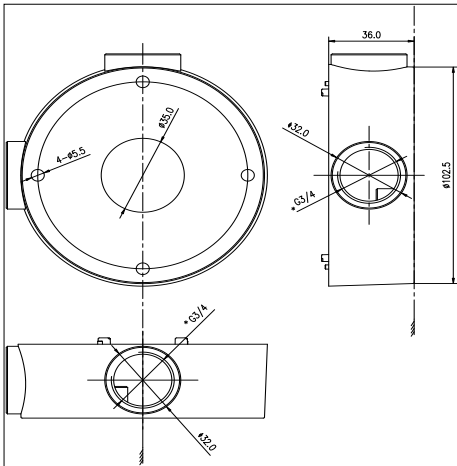

## DS-1260ZJ

Junction Box for Bullet Camera

### Dimension:

### Parameter:

Model	DS-1260ZJ
Parameters	Junction Box for Bullet Camera
Appearance	Hikvision White
Material	Aluminum Alloy
Dimension	Φ88.5 mm
Weight	251g