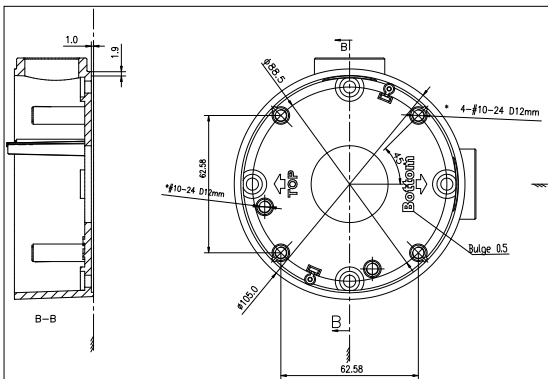

### Dimension:

### Parameter:

Model	DS-1260ZJ
Parameters	Junction Box for Bullet Camera
Appearance	Hikvision White
Material	Aluminum Alloy
Dimension	Φ88.5 mm
Weight	251g