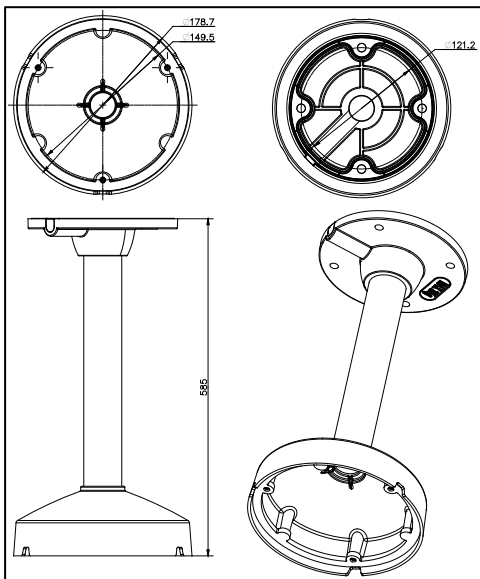

## DS-1271ZJ-DM25

Pendent Mounting Bracket for  
Dome Camera

### Dimension:

### Parameter:

Model	DS-1271ZJ-DM25
Parameters	Pendent Mounting Bracket for Dome Camera
Appearance	Hikvision White
Material	Aluminum Alloy
Dimension	565×250×250mm
Weight	1730g