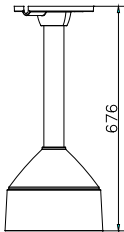

## DS-1271ZJ-DM26

Pendent Mounting Bracket for Dome Camera

### Dimension:

### Parameter:

Model	DS-1271ZJ-DM26
Parameters	Pendent Mounting Bracket for Dome Camera
Appearance	Hikvision White
Material	Aluminum Alloy
Dimension	Φ 185×67.6mm
Weight	2150g