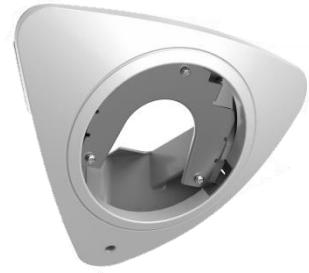

DS-1274ZJ-DM28

Corner Mounting Bracket for Dome Camera

Feature

- Aluminum alloy and plastics material with surface spray treatment
- Bottom outlet and side outlet
- Adjustable installation angle

Dimension

Available Model

DS-1274ZJ-DM28

Parameter

Model	DS-1274ZJ-DM28
Parameters	Corner Mounting Bracket for Dome Camera
Appearance	Hikvision White
Material	Aluminum Alloy and Plastics
Dimension	235.6 mm × 200.6 mm × 96.1 mm (9.27" × 7.89" × 3.78")
Weight	570 g (4.7 lb.)

Note

- The bracket should be installed on the indoor corner.
- The corner must be capable of supporting at least 3 times as much as the total weight of the dome camera and the bracket.
- The bracket's maximum load capacity is 3 KG (6.6 lb.).