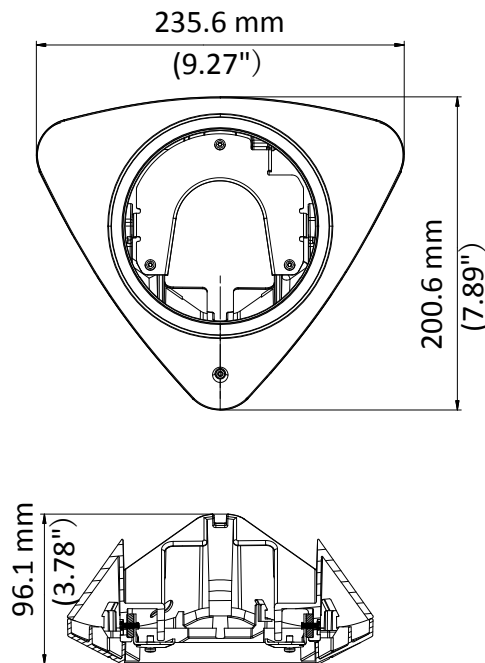

DS-1274ZJ-DM28

Corner Mounting Bracket for Dome Camera

Feature

- Aluminum alloy and plastics material with surface spray treatment
- Bottom outlet and side outlet
- Adjustable installation angle

Dimension

Available Model

DS-1274ZJ-DM28

Parameter

Model	DS-1274ZJ-DM28
Parameters	Corner Mounting Bracket for Dome Camera
Appearance	Hikvision White
Material	Aluminum Alloy and Plastics
Dimension	235.6 mm × 200.6 mm × 96.1 mm (9.27" × 7.89" × 3.78")
Weight	570 g (4.7 lb.)

Note

- The bracket should be installed on the indoor corner.
- The corner must be capable of supporting at least 3 times as much as the total weight of the dome camera and the bracket.
- The bracket's maximum load capacity is 3 KG (6.6 lb.).