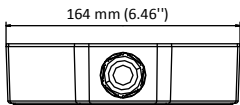

DS-1280ZJ-DM25

Junction Box for Dome Camera

Features:

- Aluminum alloy with surface spray treatment
- Waterproof design
- With cable outlet(s)

Dimension:

Order Model:

DS-1280ZJ-DM25

Parameter:

Model	DS-1280ZJ-DM25
Parameters	Junction Box for Dome Camera
Appearance	Hikvision White
Material	Aluminum Alloy
Dimension	178.2 mm × 41.5 mm
Weight	289 g (0.64 lb.)

Notice:

- The bracket should be installed on a flat surface.
- Waterproof rubber is necessary for outdoor application.
- The wall should be capable of supporting at least 3 times as much as the total weight of the camera and the junction box.
- The maximum load capacity of the junction box is 4.5 kg.