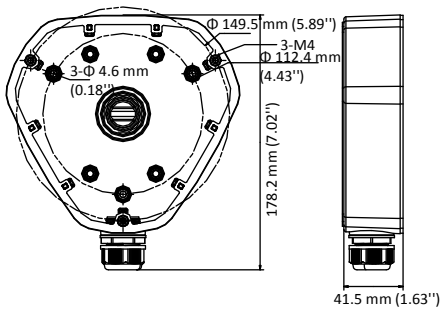

DS-1280ZJ-DM25

Junction Box for Dome Camera

Features:

- Aluminum alloy with surface spray treatment
- Waterproof design
- With cable outlet(s)

Dimension:

Order Model:

DS-1280ZJ-DM25

Parameter:

Model	DS-1280ZJ-DM25
Parameters	Junction Box for Dome Camera
Appearance	Hikvision White
Material	Aluminum Alloy
Dimension	178.2 mm × 41.5 mm
Weight	289 g (0.64 lb.)

Notice:

- The bracket should be installed on a flat surface.
- Waterproof rubber is necessary for outdoor application.
- The wall should be capable of supporting at least 3 times as much as the total weight of the camera and the junction box.
- The maximum load capacity of the junction box is 4.5 kg.