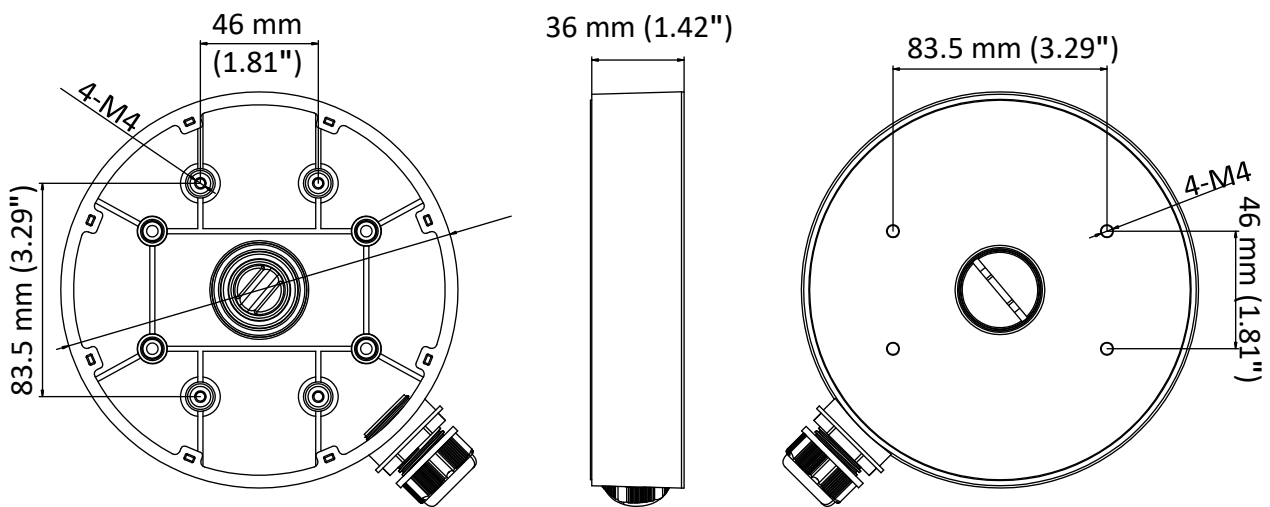

DS-1280ZJ-DM55

Junction Box

Features

- Aluminum alloy with surface spray treatment
- With cable outlet(s)
- Applies to both indoor conditions, and outdoor conditions

Dimension

Available Model

DS-1280ZJ-DM55

Parameter

Model	DS-1280ZJ-DM55
Parameters	Junction Box
Appearance	Hikvision White
Material	Aluminum Alloy
Dimension	Φ 155 mm × 36 mm (Φ 6.1" × 1.42")
Weight	300 g (0.66 lb.)

Notes

- The mount should be installed on the flat surface.
- Waterproof rubber is necessary for the outdoor application.
- The wall must be capable of supporting at least 3 times as much as the total weight of the camera, and the junction box.
- The maximum load capacity of the junction box is 2 kg (4.4 lb.).