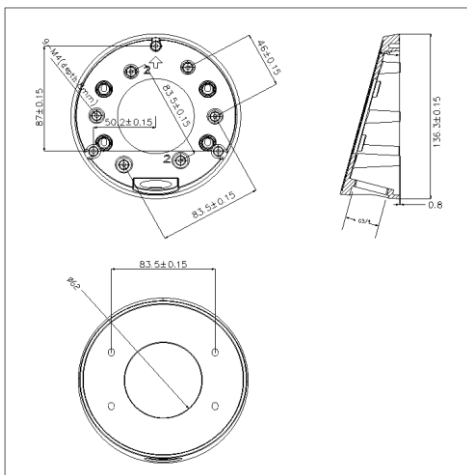

DS-1281ZJ-DM23

Inclined Ceiling Mount Bracket for Dome Camera

Features:

- Aluminum alloy material with surface spray treatment
- Cable hole on bracket makes the feature better

Dimension:

Order Model:

DS-1281ZJ-DM23

Parameter:

Model	DS-1281ZJ-DM23
Parameters	Inclined Ceiling Mount Bracket for Dome Camera
Appearance	Hikvision White
Material	Aluminum Alloy
Dimension	Φ136×48mm
Weight	245g

Notice:

- The bracket should be installed on flat wall
- Waterproof rubber is necessary for outdoor application
- The wall must be capable of supporting over 3 times as much as the total weight of the camera and the mount.
- The maximum load capacity of the bracket is 4.5KG