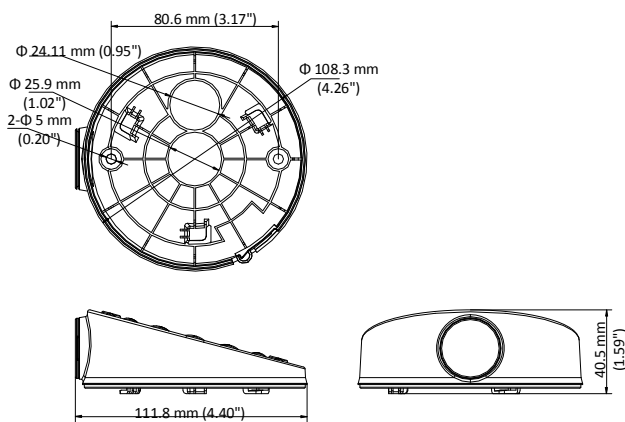

DS-1281ZJ-DM27

Inclined Ceiling Mount Bracket for Dome Camera

Features:

- Enhanced plastic material
- Inclined ceiling mount bracket for dome camera
- Cable hole on bracket makes the feature better

Dimension:

Order Model:

DS-1281ZJ-DM27

Parameter:

Model	DS-1281ZJ-DM27
Parameters	Inclined Ceiling Mount Bracket for Dome Camera
Appearance	Hikvision White
Material	Plastic
Dimension	111.8×40.5×108.3mm
Weight	45.6 g (0.1 lb.)

Notice:

- The bracket should be installed on flat wall.
- Waterproof rubber is necessary for outdoor application.
- The wall must be capable of supporting over 3 times as much as the total weight of the camera and the mount.
- The maximum load capacity of the bracket is 1.5 kg (3.3 lb.).