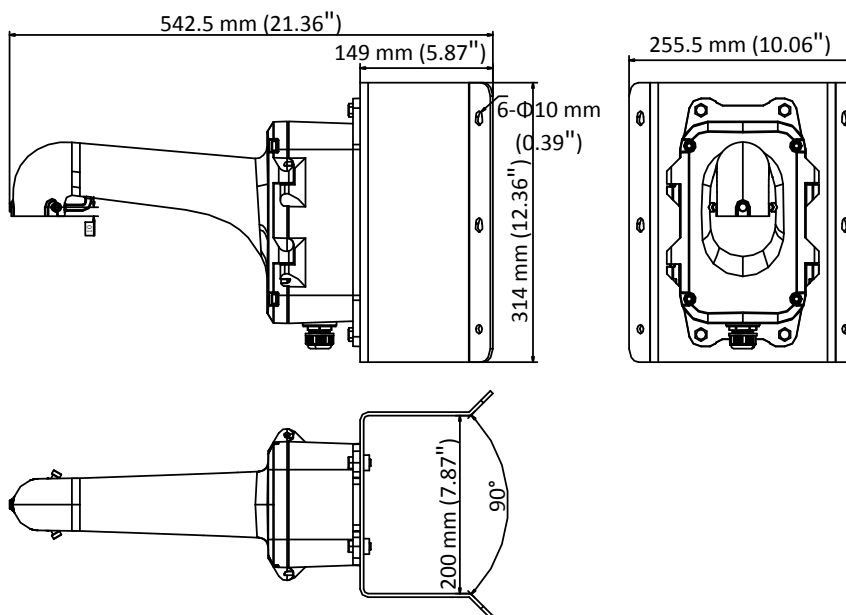

DS-1604ZJ-BOX-Corner

Corner Mounting Bracket for Speed Dome

Feature

- Corner mounting bracket with the junction box
- Aluminum alloy and steel material with surface spray treatment
- Supports bottom outlet and back outlet
- Able to place the power adapter (AC 24 V, 3 A) in the junction box
- The hook for safety rope facilitates speed dome's installation

Dimension

Available Model

DS-1604ZJ-BOX-Corner

Parameter

Model	DS-1604ZJ-BOX-Corner
Parameters	Corner Mounting Bracket for Speed Dome
Appearance	Hikvision White
Material	Aluminum Alloy and Steel
Dimension	542.5 mm × 255.5 mm × 200 mm (21.36" × 10.06" × 7.87")
Weight	6.2 Kg (13.67 lb.)

Note

- The bracket should be installed on the flat surface.
- Waterproof rubber is necessary for the outdoor application.
- The wall must be capable of supporting at least 3 times as much as the total weight of the speed dome and the bracket.
- The bracket's maximum load capacity is 10 Kg (22 lb.).