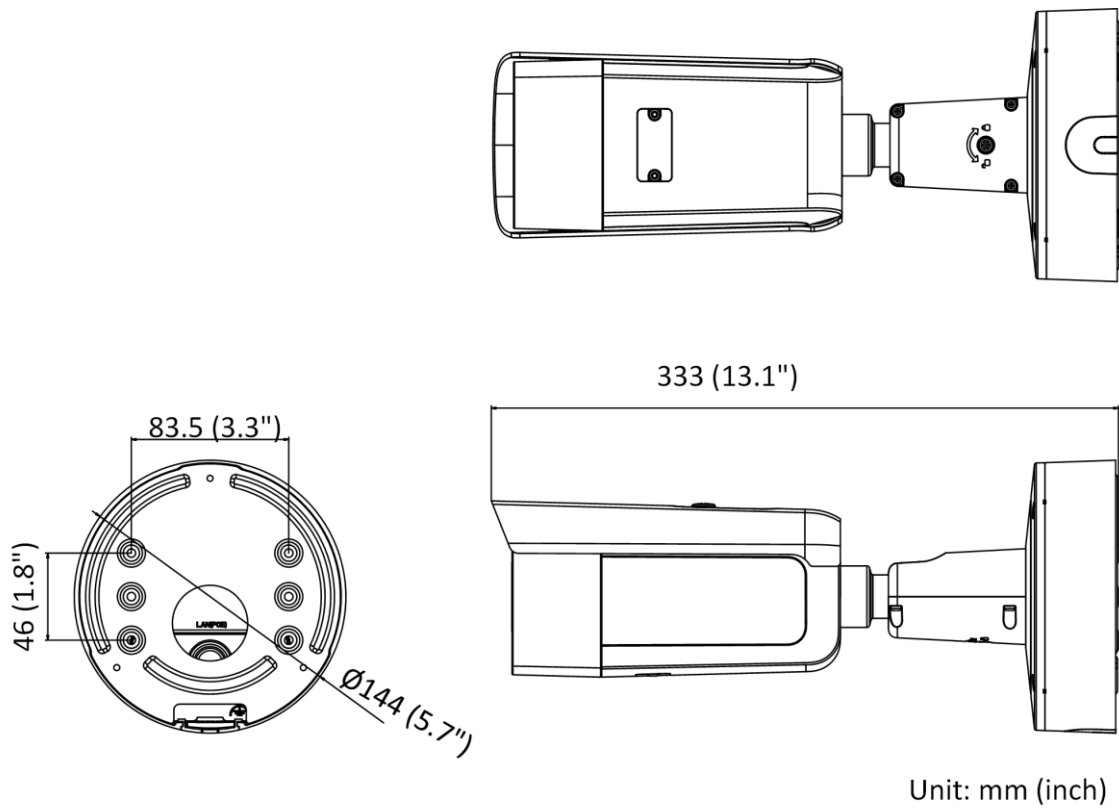

▪ Dimension

▪ Accessory

DS-1476ZJ-SUS
Corner Mount

DS-2251ZJ
Column Mount