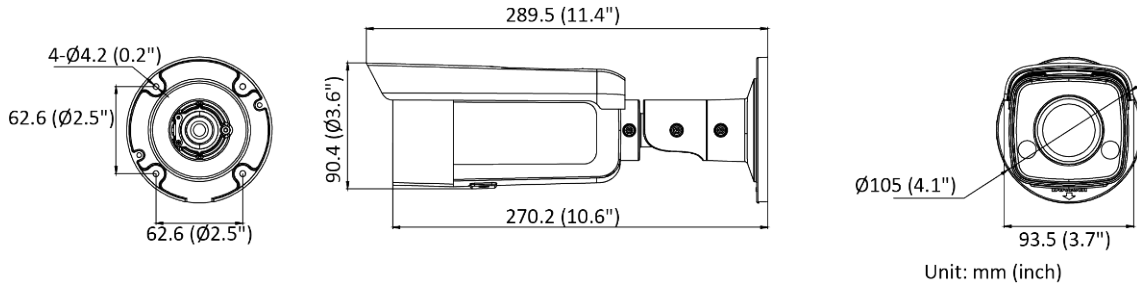

▪ **Available Model**

DS-2CD2T43G2-L (2.8mm)

▪ **Dimension**

▪ **Accessory**

▪ **Optional**

DS-1280ZJ-S Junction Box	DS-1260ZJ Junction Box	DS-1275ZJ-S-SUS Vertical Pole Mount