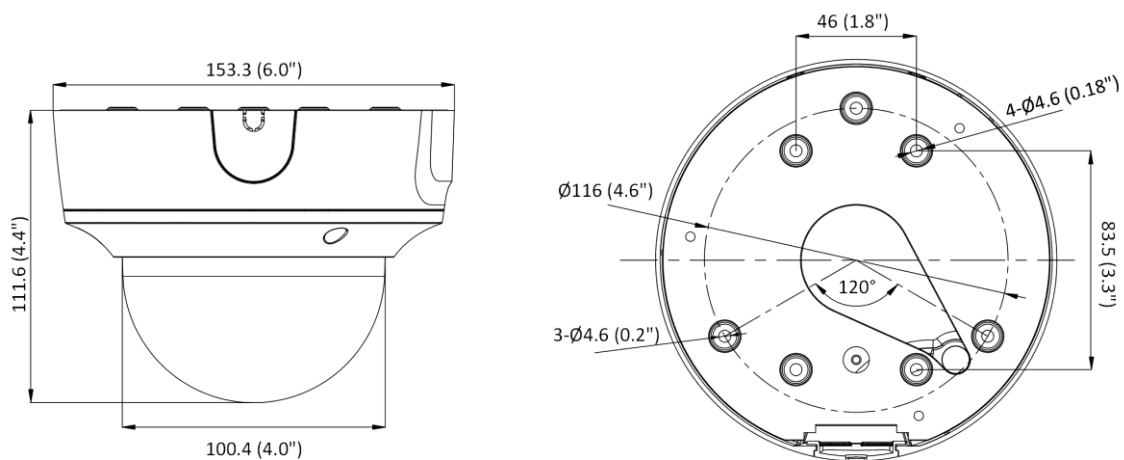

Approval	
EMC	FCC SDoC (47 CFR Part 15, Subpart B); CE-EMC (EN 55032: 2015, EN 61000-3-2: 2014, EN 61000-3-3: 2013, EN 50130-4: 2011 +A1: 2014); RCM (AS/NZS CISPR 32: 2015); IC VoC (ICES-003: Issue 6, 2016); KC (KN 32: 2015, KN 35: 2015)
Safety	UL (UL 60950-1); CB (IEC 60950-1:2005 + Am 1:2009 + Am 2:2013, IEC 62368-1:2014); CE-LVD (EN 60950-1:2005 + Am 1:2009 + Am 2:2013, IEC 62368-1:2014); BIS (IS 13252(Part 1):2010+A1:2013+A2:2015); LOA (IEC/EN 60950-1)
Environment	CE-RoHS (2011/65/EU); WEEE (2012/19/EU); Reach (Regulation (EC) No 1907/2006)
Protection	IP67 (IEC 60529-2013), IK10 (IEC 62262:2002)

▪ Available Model

DS-2CD3726G2T-IZS (2.7 to 13.5 mm, 7 to 35 mm)

▪ Dimension

Unit: mm (inch)

▪ Accessory

▪ Included