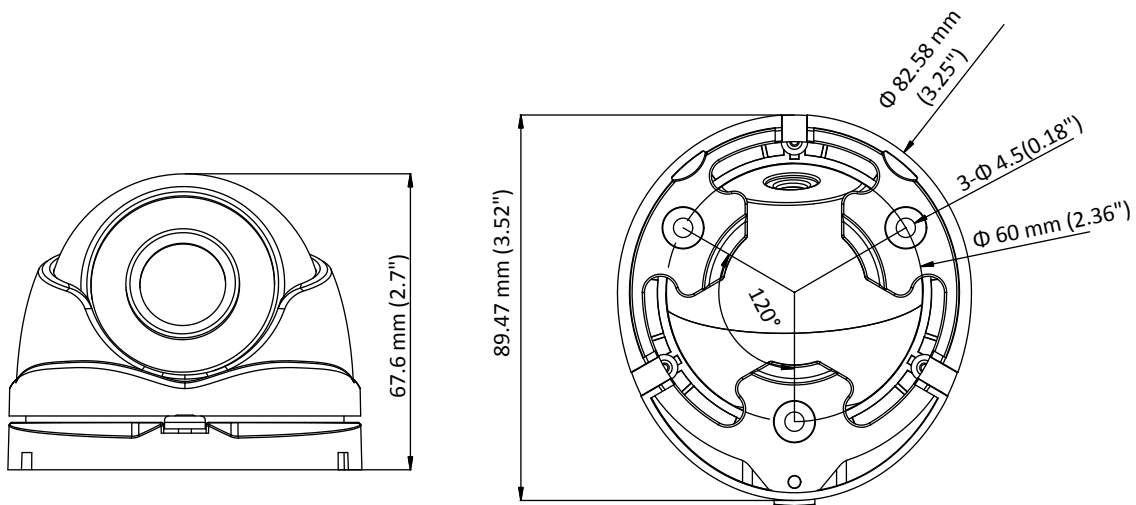

DS-2CE56D0T-IRMF (C) HD 1080p IR Turret Camera

Key Features

- 2 megapixel high performance CMOS
- Analog HD output, up to 1080p resolution
- Day/Night switch
- Smart IR
- Up to 25 m IR distance
- Switchable TVI/AHD/CVI/CVBS
- IP66

Specification

Camera	
Image Sensor	2MP CMOS Image Sensor
Signal System	PAL/NTSC
Frame Rate	PAL: 1080p@25fps NTSC: 1080p@30fps
Resolution	1920 (H) × 1080 (V)
Min. illumination	0.01 Lux@(F1.2, AGC ON), 0 Lux with IR
Shutter Time	1/25 (1/30) s to 1/50,000 s
Lens	3.6 mm 2.8 mm, 6 mm fixed lens
Horizontal Field of View	103° (2.8 mm), 82.2° (3.6 mm), 54° (6 mm)
Lens Mount	M12
Day & Night	IR cut filter
Angle Adjustment	Pan: 0° to 360°, Tilt: 0° to 75°, Rotation: 0° to 360°
Synchronization	Internal synchronization
Menu	
AGC	Low/middle/high
Day/Night Mode	Smart/color/BW(Black and White)
Backlight Compensation	Yes
DWDR	Yes
Language	English, Chinese
Functions	Brightness, Sharpness, DNR, Mirror
Interface	
Video Output	1 HD analog output
Switch Button	TVI/AHD/CVI/CVBS
General	
Operating Conditions	-40 °C to 60 °C (-40 °F to 140 °F), Humidity: 90% or less (non-condensation)
Power Supply	12 VDC ± 15%
Power Consumption	Max. 4 W
Ingress Protection	IP66
Material	Metal
IR Range	Up to 25 m
Dimensions	89.47 × 67.6 mm (3.52" × 2.7")
Weight	340 g (0.75 lb.)

Order Model

DS-2CE56D0T-IRMF(C)

Dimensions

Accessories

DS-1272ZJ-110-TRS
Wall Mounting Bracket

DS-1275ZJ-SUS
Vertical Pole Mounting Bracket

DS-1276ZJ-SUS
Corner Mounting Bracket

DS-1280ZJ-XS
Junction Box