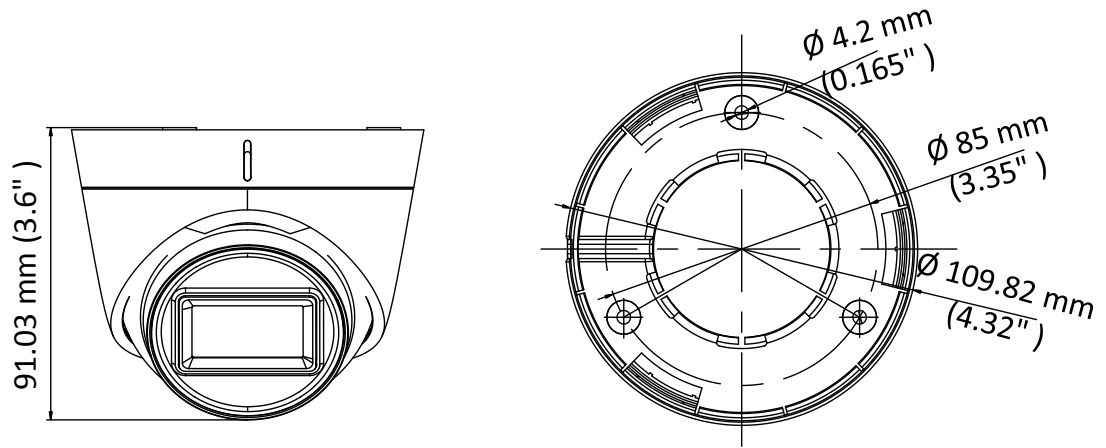

Order Model

DS-2CE78U7T-IT3F

Dimension