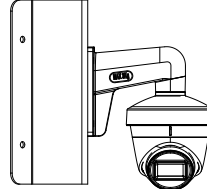

## Specification

<b>Camera</b>	
Image Sensor	8.29 MP CMOS
Signal System	PAL/NTSC
Frame Rate	TVI: 8MP@12.5fps, 8MP@15fps, 5MP@20fps, 4MP@25fps, 4MP@30fps, 1080P@25fps, 1080P@30fps AHD: 8MP@12.5fps, 8MP@15fps CVI: 8MP@12.5fps, 8MP@15fps CVBS: P/N
Resolution	3840 (H) × 2160 (V)
Min. Illumination	0.003 Lux@(F1.2, AGC ON), 0 Lux with IR
Shutter Time	PAL: 1/12.5 s to 1/50,000 s NTSC: 1/15 s to 1/50,000 s
Lens	2.8 mm, 3.6 mm, 6 mm, 8 mm, 12 mm fixed lens
Horizontal Field of View	102° (2.8 mm), 79° (3.6 mm), 51° (6 mm), 38° (8 mm), 24° (12 mm)
Lens Mount	M16
Day & Night	ICR
WDR (Wide Dynamic Range)	≥130 dB
Angle Adjustment (Bracket)	Pan: 0° to 360°, Tilt: 0° to 75°, Rotate: 0° to 360°
<b>Menu</b>	
Image Mode	STD/HIGH-SAT
AGC	Yes
Day/Night Mode	Auto/Color/BW (Black and White)
White Balance	Auto/Manual
AE (Auto Exposure) Mode	Global/BLC/HLC/WDR
Noise Reduction	3D DNR
Language	English
Functions	Brightness, Sharpness, Mirror, Smart IR
<b>Interface</b>	
Video Output	Switchable TVI/AHD/CVI/CVBS
<b>General</b>	
Operating Conditions	-40 °C to 60 °C (-40 °F to 140 °F), humidity: 90% or less (non-condensing)
Power Supply	12 VDC ± 25% <i>*You are recommended to use one power adapter to supply the power for one camera.</i>
Power Consumption	Max. 4.2 W
Protection Level	IP67
Material	Enclosure: Plastic Main body: Metal
IR Range	Up to 60 m
Communication	HIKVISION-C
Dimensions	Φ 109.82 mm × 91.03 mm (Φ 4.32" × 3.6")
Weight	Approx. 325 g (0.72 lb.)

**Order Model**

DS-2CE78U7T-IT3F

**Dimension**

**Accessory**

**DS-1272ZJ-110-TRS**  
Wall Mount

**DS-1275ZJ-SUS**  
Vertical Pole Mount

**DS-1276ZJ-SUS**  
Corner Mount

**DS-1281ZJ-S**  
Inclined Ceiling Mount