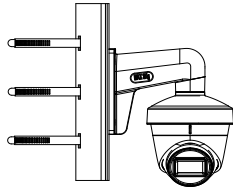

## Specification

<b>Camera</b>	
Image Sensor	8.29 MP CMOS
Signal System	PAL/NTSC
Frame Rate	TVI: 8MP@12.5fps, 8MP@15fps, 5MP@20fps, 4MP@25fps, 4MP@30fps, 1080P@25fps, 1080P@30fps AHD: 8MP@12.5fps, 8MP@15fps CVI: 8MP@12.5fps, 8MP@15fps CVBS: P/N
Resolution	3840 (H) × 2160 (V)
Min. Illumination	0.003 Lux@(F1.2, AGC ON), 0 Lux with IR
Shutter Time	PAL: 1/12.5 s to 1/50,000 s NTSC: 1/15 s to 1/50,000 s
Lens	2.8 mm, 3.6 mm, 6 mm, 8 mm, 12 mm fixed lens
Horizontal Field of View	102° (2.8 mm), 79° (3.6 mm), 51° (6 mm), 38° (8 mm), 24° (12 mm)
Lens Mount	M16
Day & Night	ICR
WDR (Wide Dynamic Range)	≥130 dB
Angle Adjustment (Bracket)	Pan: 0° to 360°, Tilt: 0° to 75°, Rotate: 0° to 360°
<b>Menu</b>	
Image Mode	STD/HIGH-SAT
AGC	Yes
Day/Night Mode	Auto/Color/BW (Black and White)
White Balance	Auto/Manual
AE (Auto Exposure) Mode	Global/BLC/HLC/WDR
Noise Reduction	3D DNR
Language	English
Functions	Brightness, Sharpness, Mirror, Smart IR
<b>Interface</b>	
Video Output	Switchable TVI/AHD/CVI/CVBS
<b>General</b>	
Operating Conditions	-40 °C to 60 °C (-40 °F to 140 °F), humidity: 90% or less (non-condensing)
Power Supply	12 VDC ± 25% <i>*You are recommended to use one power adapter to supply the power for one camera.</i>
Power Consumption	Max. 4.2 W
Protection Level	IP67
Material	Enclosure: Plastic Main body: Metal
IR Range	Up to 60 m
Communication	HIKVISION-C
Dimensions	Φ 109.82 mm × 91.03 mm (Φ 4.32" × 3.6")
Weight	Approx. 325 g (0.72 lb.)

**Order Model**

DS-2CE78U7T-IT3F

**Dimension**

**Accessory**

**DS-1272ZJ-110-TRS**  
Wall Mount

**DS-1275ZJ-SUS**  
Vertical Pole Mount

**DS-1276ZJ-SUS**  
Corner Mount

**DS-1281ZJ-S**  
Inclined Ceiling Mount