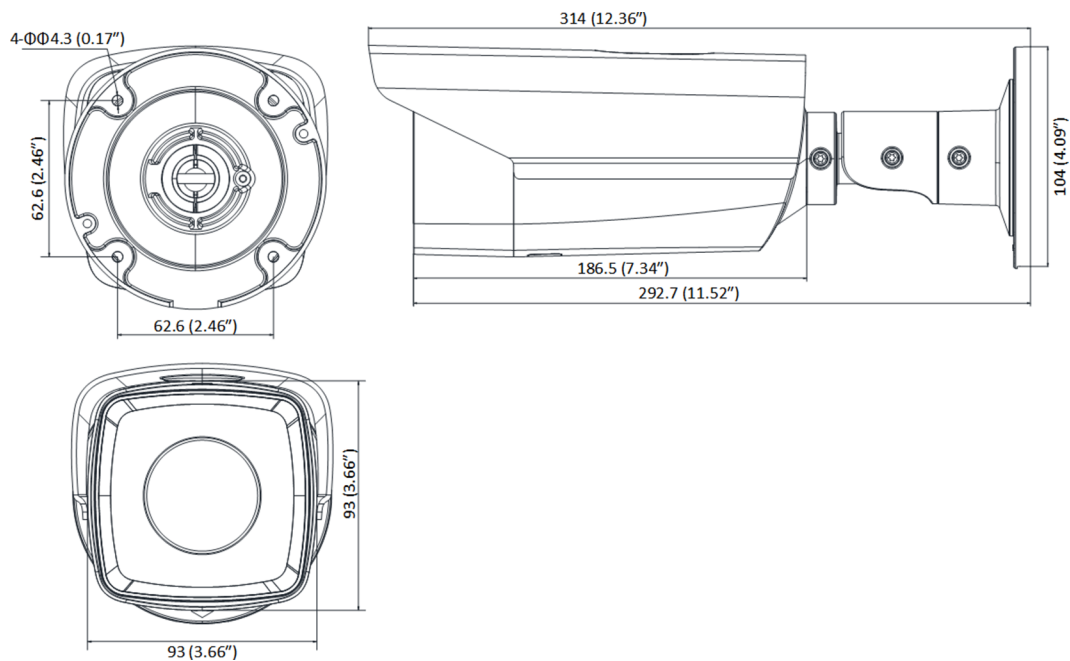

Available Model

DS-2TD2166-15

Dimensions

Distributed by

**HIKVISION®****Headquarters**

No.555 Qianmo Road, Binjiang District,
Hangzhou 310051, China
T +86-571-8807-5998
overseasbusiness@hikvision.com

Hikvision USA
T +1-909-895-0400
sales.usa@hikvision.com