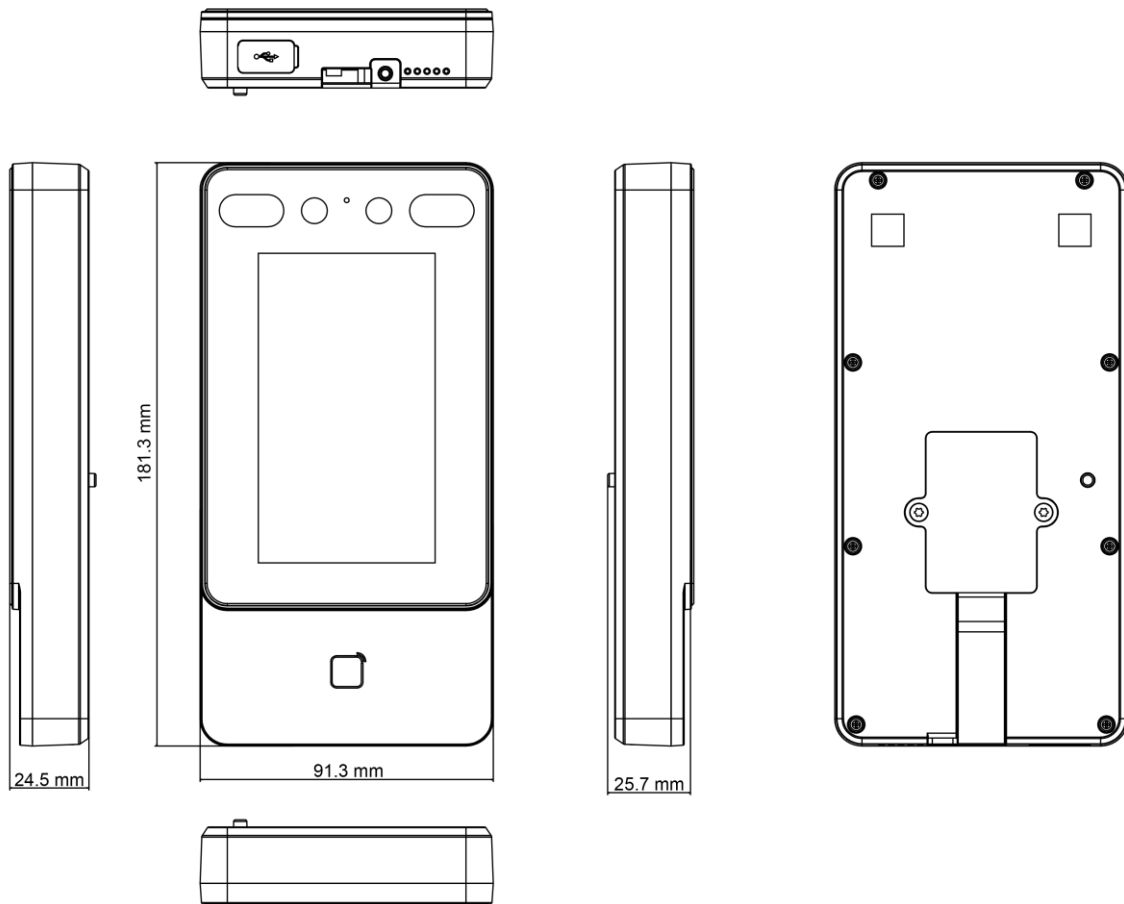

Installation	Wall Mounting; Base Mounting
Protective level	IP65
Language	English, Spanish (South America), Arabic, Thai, Indonesian, Russian, Vietnamese, Portuguese (Brazil), Korean; Japanese

▪ **Available Model**

DS-K1T342EX

▪ **Dimension**