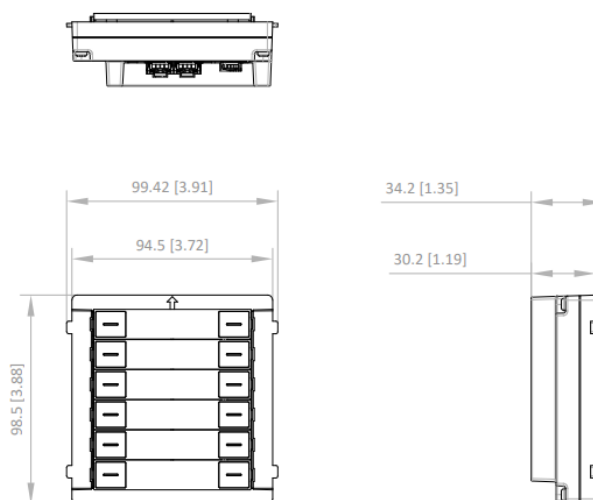

DS-KD-K12
Nametag module

- Nametag module of modular door station
- 12 nametag buttons calling design for easier calls
- IP65 protection level
- Backlight compensation behind the nametag buttons
- Easy to use and extend

▪ Specification

System parameters	
Operation system	Linux
ROM	/
RAM	/
Processor	Embedded high performance processor
Device interfaces	
RS-485	1
General	
Button	12 physical buttons
Power consumption	≤ 2 W
Indicator	/
Weight	Net weight: 179 g; Gross weight: 336.4 g
Protective level	IP65
Working temperature	-30 °C to 55 °C
Working humidity	10% to 90% (no-condensing)
Dimension (W × H × D)	98.2 mm × 100.2 mm × 33.7 mm (3.87" × 3.95" × 1.33")
Installation	Flush mounting, surface mounting

▪ Available Model

DS-KD-K12

▪ Dimension

Unit: mm [inch]

SCALE 1:1

▪ **Accessory**

▪ **Optional**

<p>DS-KD8003-IME 1(B) KD8 Series Modular Door Station</p>	<p>DS-KD8003-IME 1(B)/S KD8 Series Pro Modular Door Station</p>	<p>DS-KD8003-IME 1(B)/NS KD8 Series Pro Modular Door Station</p>	<p>DS-KD8003-IME 1(B)/Flush KD8 Series Pro Modular Door Station</p>	<p>DS-KD8003-IME 1(B)/Surface KD8 Series Pro Modular Door Station</p>
				
<p>DS-KD8003Y-IM E2/S Two wire main unit</p>	<p>DS-KD8003Y-IM E2/NS Two wire main unit</p>	<p>DS-KD8003Y-IM E2 Two wire main unit</p>	<p>DS-KD7003EY-I ME2 2-wire HD Door Station</p>	<p>DS-KD7003EY-I ME2/Aluminum 2-wire HD Door Station</p>
				