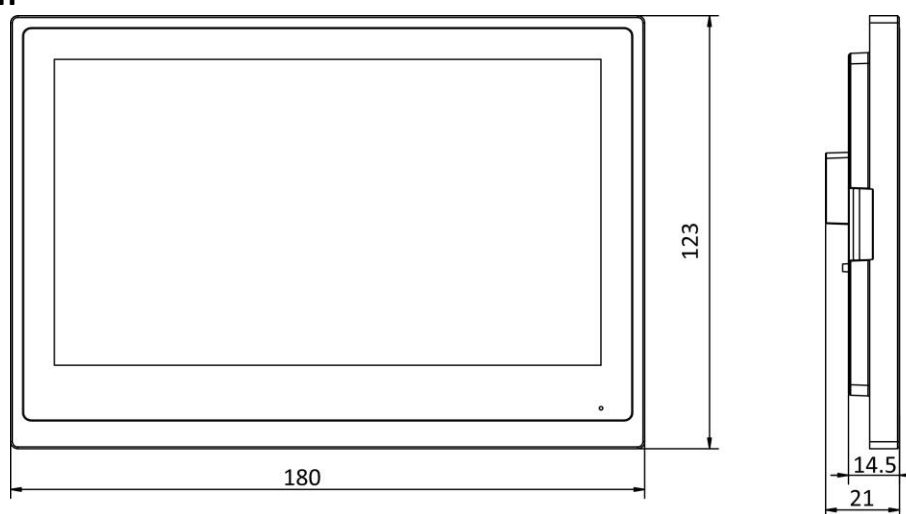

Lock control	2 relays, Max. 30 VDC 0.3 A
General	
Button	/
Installation	Surface mounting
Indicator	/
Weight	Net weight: 340 g (0.7 lb) Gross weight: 600 g (1.3 lb)
Protective level	/
Working temperature	-10 °C to 50 °C (14 °F to 122 °F)
Working humidity	10% to 90% (no-condensing)
Dimension (W × H × D)	180 mm × 123 mm × 21 mm (7" × 4.8" × 0.83")
Battery	/
Application environment	Indoor
Power consumption	≤ 5 W
Language	English, Arabic, French, Russian, Spanish, Italian, German, Polish, Turkish, Portuguese, Portuguese (Brazil), Uzbek, Kazakh, Czech, Hungarian, Dutch, Romanian, Bulgarian, Ukrainian, Croatian, Serbian, Greek, Lithuanian, Estonian, Latvian, Norwegian, Danish, Slovenian, Slovak, Hebrew, Swedish, Finnish, Mongolian, Vietnamese, Chinese Traditional
Material	Aluminum alloy and ABS plastic

▪ **Available Model**

DS-KH6351-WTE1

▪ **Dimension**

Unit: mm