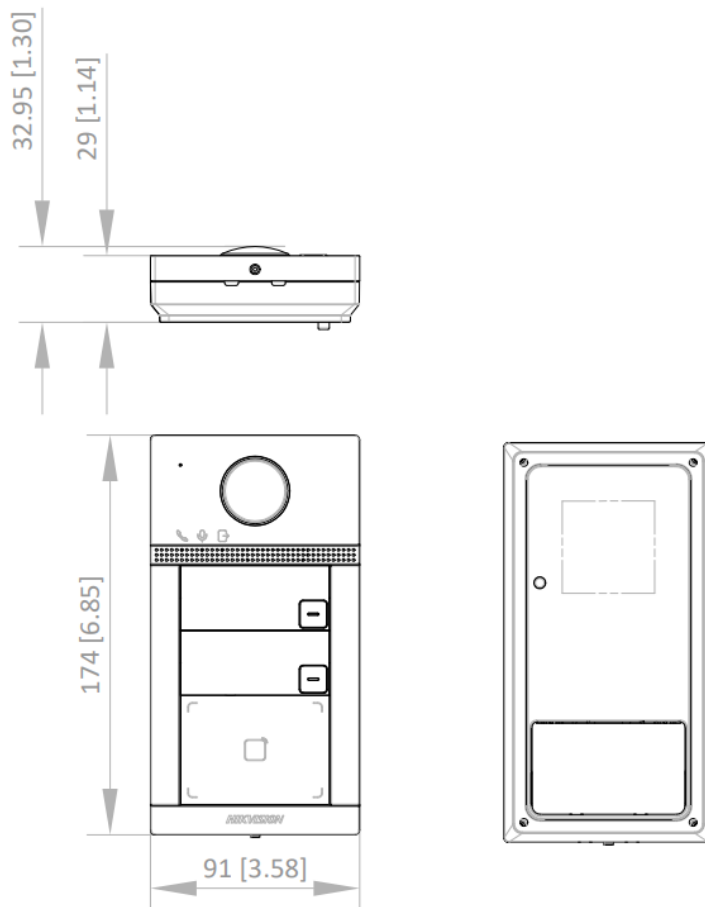

Device interfaces	
Alarm input	4
Network interface	1 RJ-45,10/100 Mbps self-adaptive
TAMPER	1
Exit button	2
RS-485	1
USB	/
Wiegand	/
TF card	Reserved
Alarm output	/
Lock control	2 relays, Max. 30 VDC 2 A
Door contact input	2
General	
Button	2 physical buttons
Installation	Surface mounting
Indicator	3
Weight	Net weight: 0.370 kg Gross weight: 0.637 kg
Protective level	IP65, IK08
Working temperature	-40 °C to 53 °C(-40 °F to 127.4 °F)
Working humidity	10% to 95% (no-condensing)
Dimension (W × H × D)	174 mm × 91 mm × 29 mm (6.9" × 3.6" × 1.1")
Battery	/
Application environment	Outdoor
Power consumption	< 10 W
Language	English, French, Portuguese, Portuguese (Brazil), Spanish, Russian, German, Italian, Polish, Arabic, Turkish, Vietnamese, Hungarian, Dutch, Romanian, Czech, Bulgarian, Ukrainian, Croatian, Serbian, Greek, Slovak

Hikvision

HikvisionHQ

HikvisionHQ

Hikvision_Global

Hikvision
Corporate Channel

hikvisionhq

▪ **Dimension**

Unit:mm [inch]