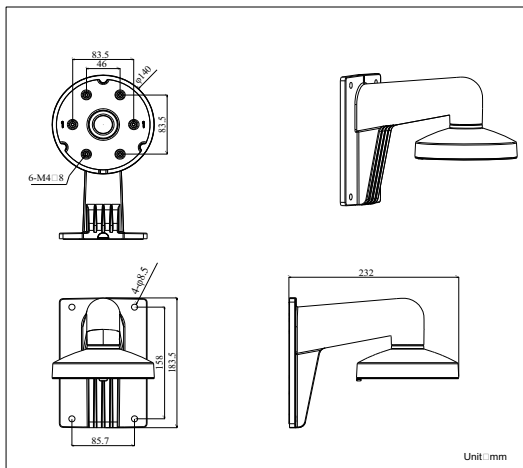

DS-1273ZJ-140

DS-2CE56D5T-AVPIR3 & DS-2CC51xxP(N) Wall Mounting Bracket for Dome Camera

Features:

- Aluminum alloy material with surface spray treatment
- The outlet hole makes the feature looks better
- Better water proof design
- Convenient installation coordinating with lower bowl

Dimension:

Parameter:

Model	DS-1273ZJ-140
Parameters	DS-2CC51xxP(N) DS-2CE56D5T-AVPIR3 Wall Mounting Bracket for Dome Camera
Colour	Hik White
Range of Application	Suitable for DS-2CE56D5T-AVPIR3 DS-2CC51xxP dome camera wall mounting
Material	Aluminum Alloy
Dimension	140×182×120mm
Weight	703g

Notice:

- Suitable for DS-2CE56D5T-AVPIR3DS-2CC51xxP-VF dome camera
- Pay attention to the colour matching when select bracket
- The bracket should be installed on flat wall
- The wall must be capable of supporting over 3 times as much as the total weight of the camera and the mount
- The maximum load capacity of the bracket is 4.5KG