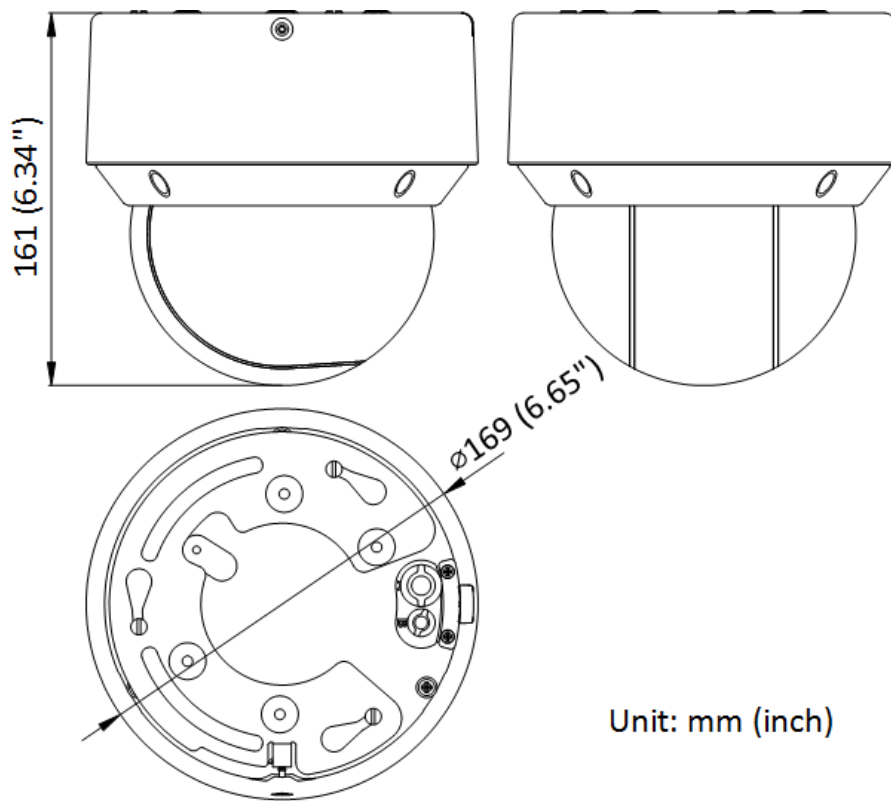

▪ **Dimension**

▪ **Accessory**

▪ **Included**

KPL-040F-VI

Power adapter

▪ **Optional**

DS-1691ZJ-M	DS-1605ZJ	DS-1671ZJ-SD11	DS-1280ZJ-SD11	DS-1691ZJ-L