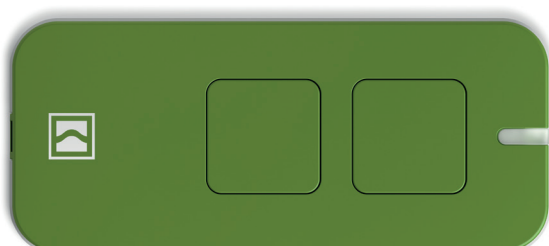

VICTOR

COMUNELLO

AUTOMATION

Victor, the elegant new radio control transmitter available in the prestigious 50th anniversary edition or in the lively colourful version.

Victor, il nuovo elegante radiocomando è disponibile nella prestigiosa edizione dedicata al cinquantesimo anniversario o nella vivace versione colorata.

With 433.92 and 868.46 Mhz frequencies with rolling-code and fixed code with code copying function. Over 18 million possible combinations guarantee the highest levels of security. Range is over 100 mt in open air, powered by a single 3 VDC battery. 2 or 4 channel versions are available for multiple system management. All fully compatible with Comunello receivers. With 2 or 4 channels, VICTOR is an innovative remote control transmitter available in two versions: VICTOR 50 and VICTOR.